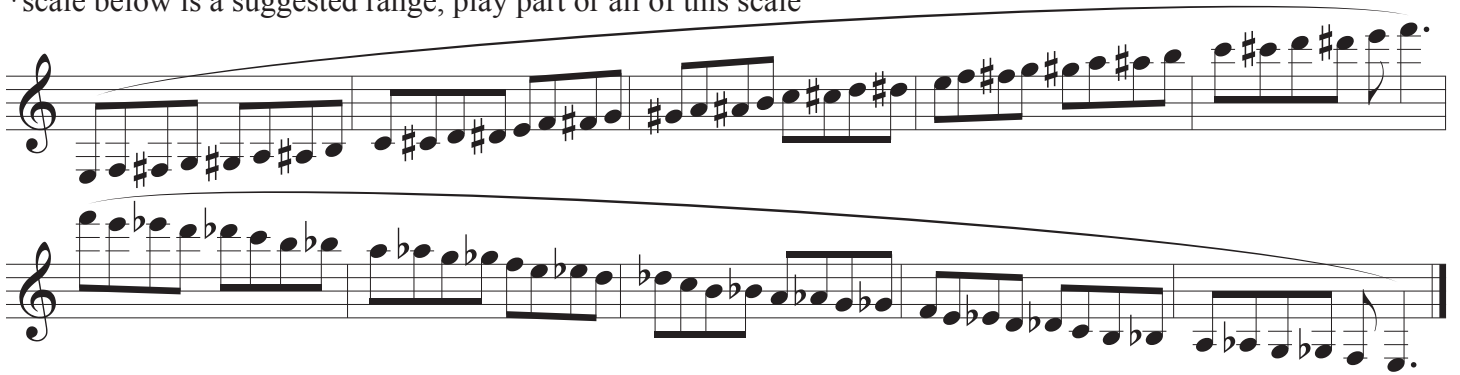

Sun Prairie Honors Band 7th/8th Grade Audition

Bb Clarinet 2019

C Major Scale/Concert Bb Major Scale - two octaves

F Major Scale/Concert Eb Major Scale - two octaves

Chromatic Scale - play your full range (start on the lowest note you can play and go to your highest note).
*scale below is a suggested range, play part or all of this scale

Loch Lomond

Andante cantabile (♩=80)

Articulation Etude

Moderato (♩=112)

The musical score is written in 4/4 time with a tempo marking of Moderato (♩=112). It consists of four staves of music. The first three staves contain a melodic line primarily composed of eighth and sixteenth notes, often grouped with slurs and accents. The fourth staff provides a rhythmic accompaniment of eighth notes, also with accents. The key signature is one sharp (F#), and the piece concludes with a double bar line.